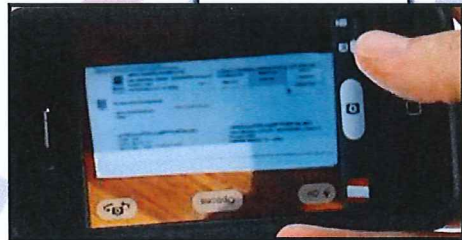

Picture Pay™

New Payee:

- Take a picture
- ✓ Camera