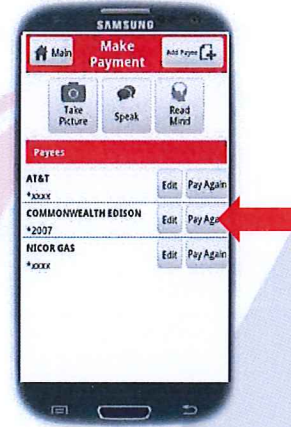

The graphic shows a hand holding a smartphone displaying the Picture Pay mobile banking app. The app's dashboard includes a "Make Payment" button with a dollar sign icon, a "Payments" button with a document icon, and a "Logout" button with a power icon. The background of the graphic is a faded image of a utility bill from ANAPOLIS ENERGY. The text "Picture Pay™" is written in a large, bold, red font at the top left of the graphic. Below the app interface, the text "Picture Pay is easy to use:" is followed by a list of steps: "➤ Sign into mobile banking", "➤ Choose Picture Pay", and "✓ Select Make Payment". A small yellow bell icon is in the bottom right corner.

Picture Pay™

Picture Pay is easy to use:

- Sign into mobile banking
- Choose Picture Pay
- ✓ Select Make Payment

Confidential

Picture Pay™

First view:

- List of Payees
- ✓ Pay Again

Confidential

Picture Pay™

New Payee:

- Take a picture
- ✓ Camera

Confidential

Picture Pay™

PLEASE DETACH AND MAIL SECTION PORTION WITH YOUR PAYMENT

MAKE CHECKS PAYABLE TO:
INDIANA PACIFIC ENERGY
 P.O. BOX 47493
 INDIANAPOLIS, IN 46207