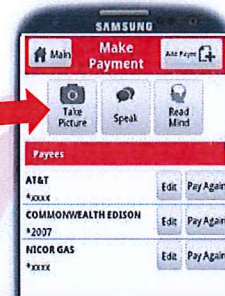

Picture Pay™

New Payee:

- Take a picture
- ✓ Camera