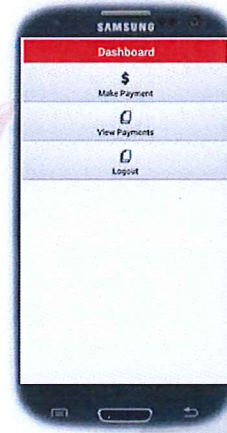

The graphic shows a hand holding a smartphone displaying the Picture Pay mobile banking app. The app's dashboard includes a "Make Payment" button with a dollar sign icon, a "Payments" button with a document icon, and a "Logout" button with a power icon. The background of the graphic is a faded image of a utility bill from ANAPOLIS ENERGY. The text "Picture Pay™" is written in a large, bold, red font at the top left of the graphic. Below the app interface, the text "Picture Pay is easy to use:" is followed by a list of steps: "➤ Sign into mobile banking", "➤ Choose Picture Pay", and "✓ Select Make Payment". A small yellow bell icon is in the bottom right corner.

The Innovation of Picture Pay™

Customers/Members love Picture Pay™

- Simplifies the hassle of paying bills
- Picture Pay™ makes paying bills a little fun!
- No need to data enter Payee information
- Image of bill is stored online
- Becomes 1st choice for paying bills

Confidential

Picture Pay™

Picture Pay Overview:

<http://www.youtube.com/watch?v=4hmyvOnU33Q>

Picture Pay Demonstration:

<http://www.youtube.com/watch?v=BI3RB9j4mfl>

Making Payments Simple

Confidential 